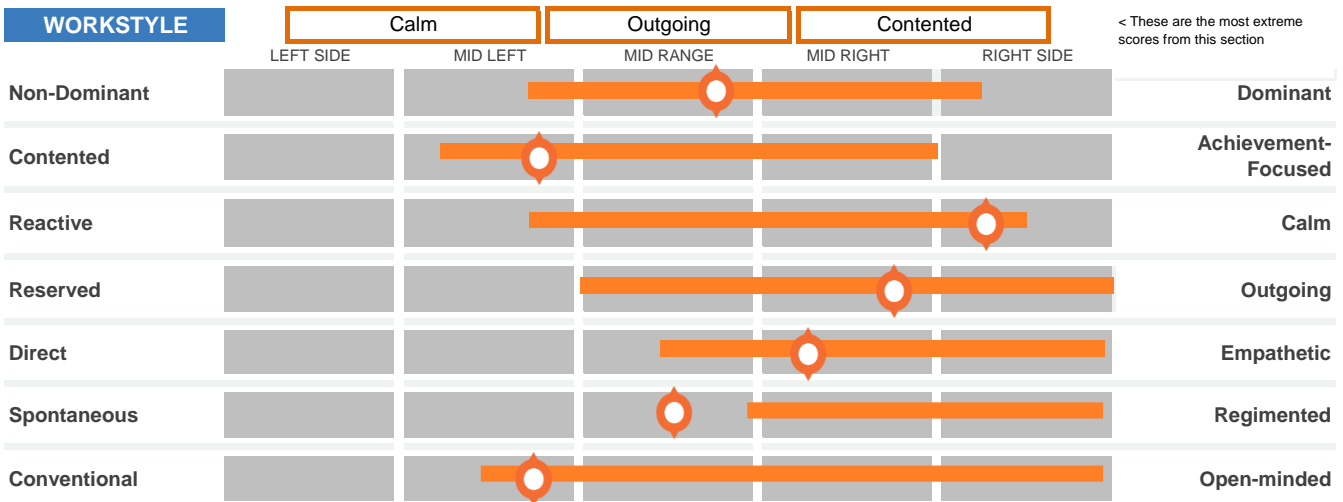

Overall Fit Score for: **BUS OPERATOR**

74

- Green indicates a good fit
- Yellow indicates a possible fit
- Red indicates a low fit

Disclaimer: Results should always be considered in the context of all available information about a person; do not use this as the sole factor for making employment-related decisions.