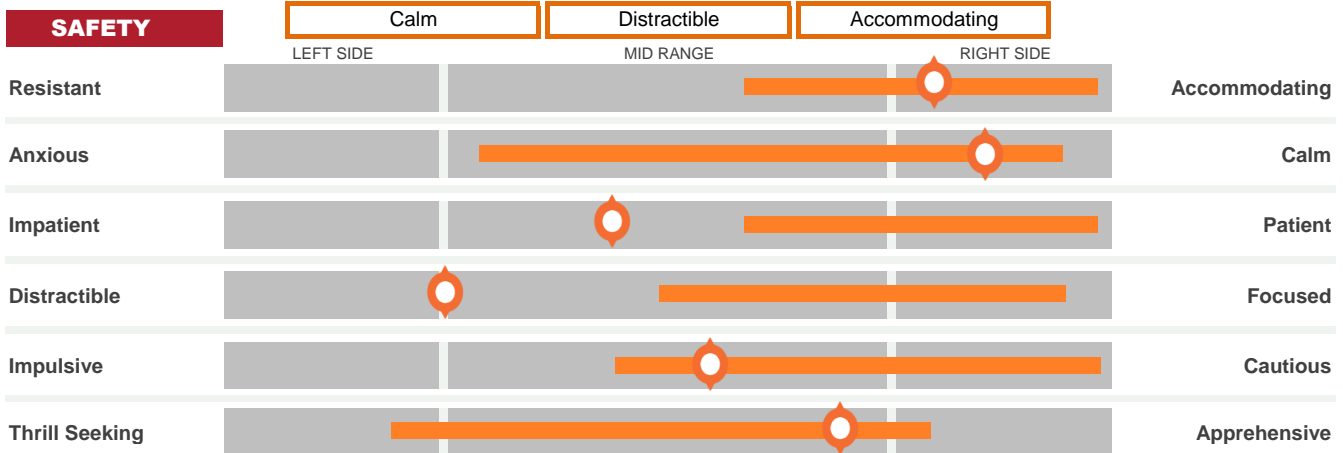

Overall Fit Score for: **BUS OPERATOR**

74

- Green indicates a good fit
- Yellow indicates a possible fit
- Red indicates a low fit

Disclaimer: Results should always be considered in the context of all available information about a person; do not use this as the sole factor for making employment-related decisions.